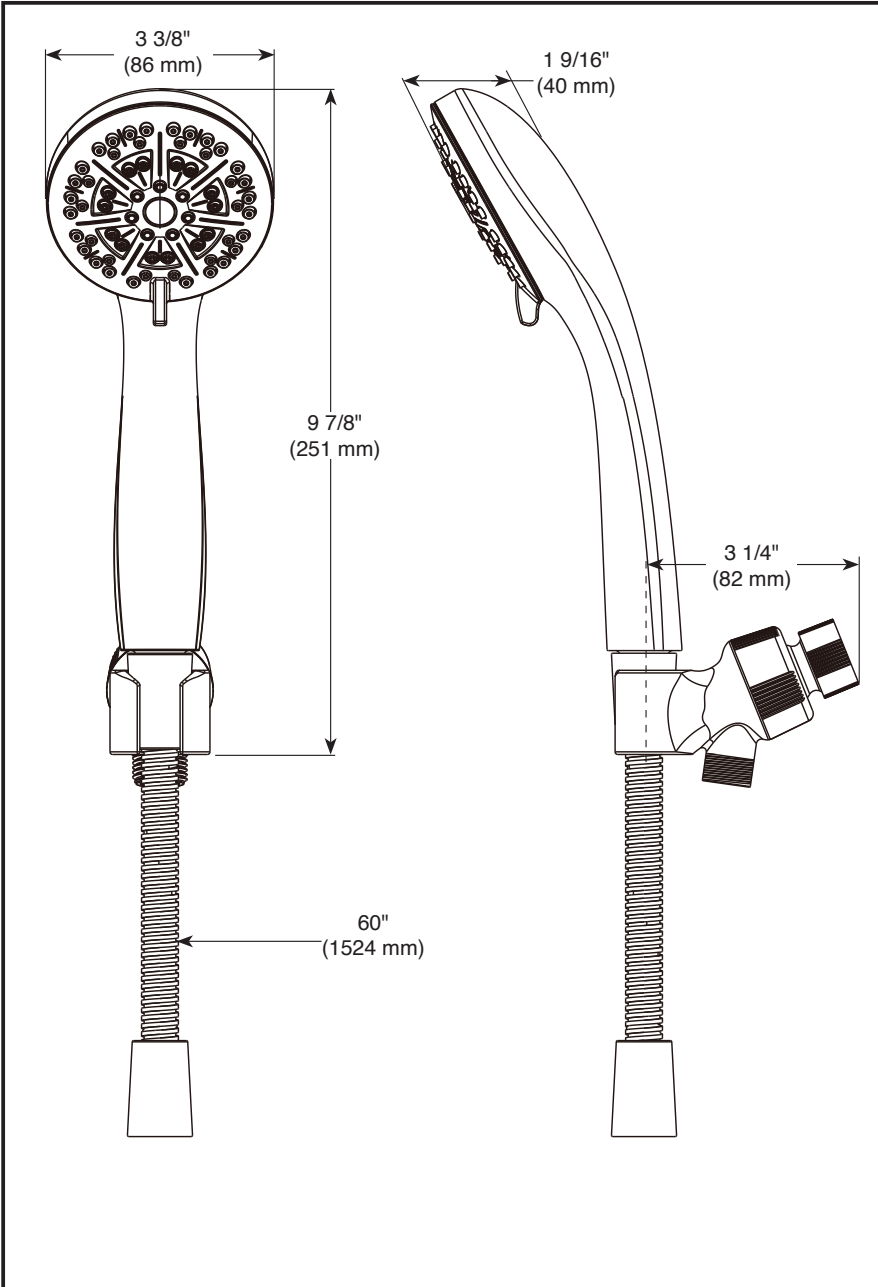

▲ Designate proper finish suffix

Delta Faucet Company reserves the right (1) to make changes in specifications and materials, and (2) to change or discontinue models, both without notice or obligation. Dimensions are for reference only. See current full-line price book or www.deltafaucet.com for finish options and product availability.

DSP-B-75300 Rev. A

see what Delta can do™

HAND SHOWER

■ 3-Spray Setting Hand Shower

FEATURES:

- Touch-Clean® Spray Holes

STANDARD SPECIFICATIONS:

- Max flow rate 1.75 gpm at 80 psi, 6.6 L/min @ 550 kPa
- Adjustable shower arm mount allows for hands-free showering
- Easy-turn spray dial
- 60" (1524mm) metal hose (Chrome finish only)
- 60" (1524mm) reinforced vinyl hose (White only)
- 3 Spray settings include: Full Body Spray, Massage Spray & Shampoo Rinse Spray

WARRANTY:

- Parts and Finish – Lifetime limited warranty; or for commercial purchasers, 10 years for multi-family residential (apartments and condominiums) and 5 years for all other commercial uses, in each case from the date the product is received by the original purchaser or their authorized representative (installation contractor, etc.).
- Please go to www.deltafaucet.com for the complete details of our limited warranty.

COMPLIES WITH:

- ASME A112.18.1 / CSA B125.1
- EPA WaterSense®

Delta Faucet Company

55 E. 111th Street, Carmel, IN 46280

350 South Edgeware Road, St. Thomas, ON N5P 4L1

© 2025 Delta Faucet Company